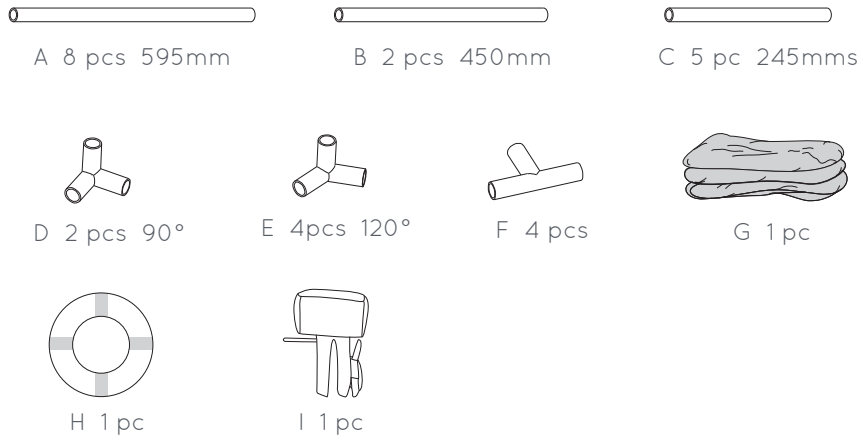

Parts:

Step 1

Step 2

Step 3