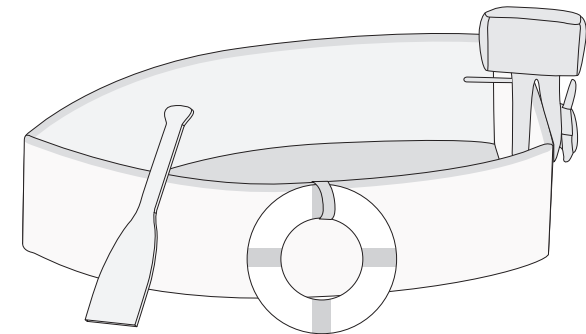

Gone Fishing Boat

Assembly Instructions

WONDER & WISE
BY ASWEETS GLOBAL INC.
P.O. Box 3054, City of Industry CA 91744
wonderandwise.com

MADE IN CHINA

@wonderandwise

WARNING:
CHOKING HAZARD - Small parts.
Not for children under 3 yrs.