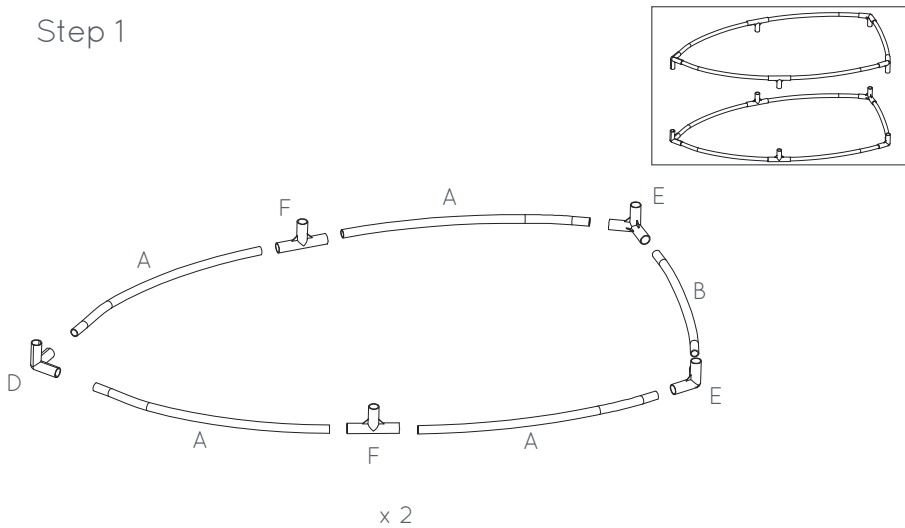

Step 4

Step 1