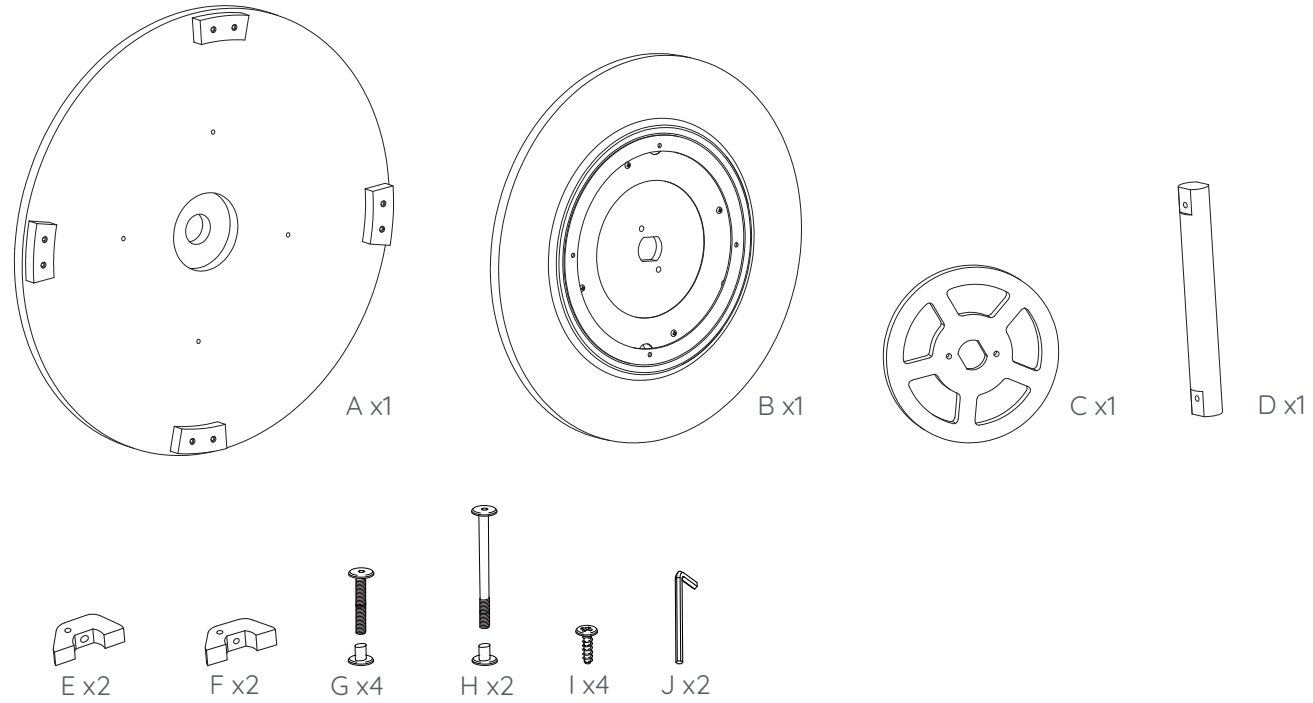

P.O. Box 3054
City of Industry CA 91744
T: 626.333.4222
E: info@asweets.com
www.wonderandwise.com

Designed in USA Made in China

WONDER & WISE®

Parts

Step 2

Step 1

Step 3

WONDER & WISE®