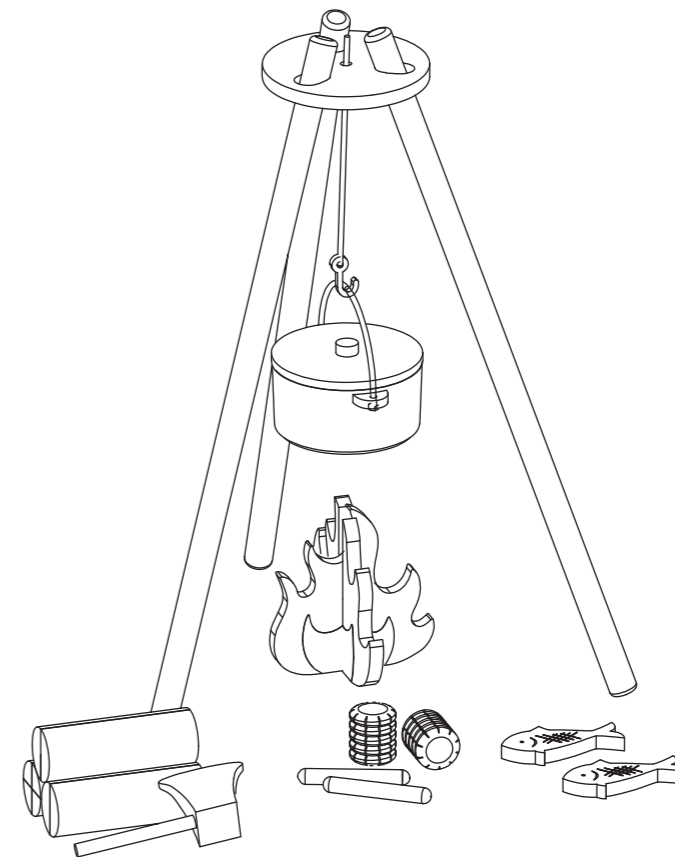

HOME ON THE RANGE CAMPING SET

Thank you for purchasing Home on the Range Camping Set!

Home on the Range Camping Set is an imaginary play toy meant for indoor use. To set up the tripod, push each pole about 1.5" through the slanted holes in the round tripod holder. Make sure the three legs are splayed out to the sides for maximum stability. Fasten the handle of the cookpot to the wood hook hanging from the center of the tripod holder. Slot the two pieces of the flame together and place under the cookpot. Accessories include hot dogs, fish, and corn on the cob, which fit into the pot. The logs can be split in half or into quarters with the pretend axe and positioned around the fire.

WARNING:
Assembly by an adult.

WARNING:
Keep away from flame.
Adult supervision recommended.
Assembly by an adult.

AVERTISSEMENT:
Garder à l'écart du feu
et ériger sous la surveillance d'un adulte.
Assemblée par un adulte.