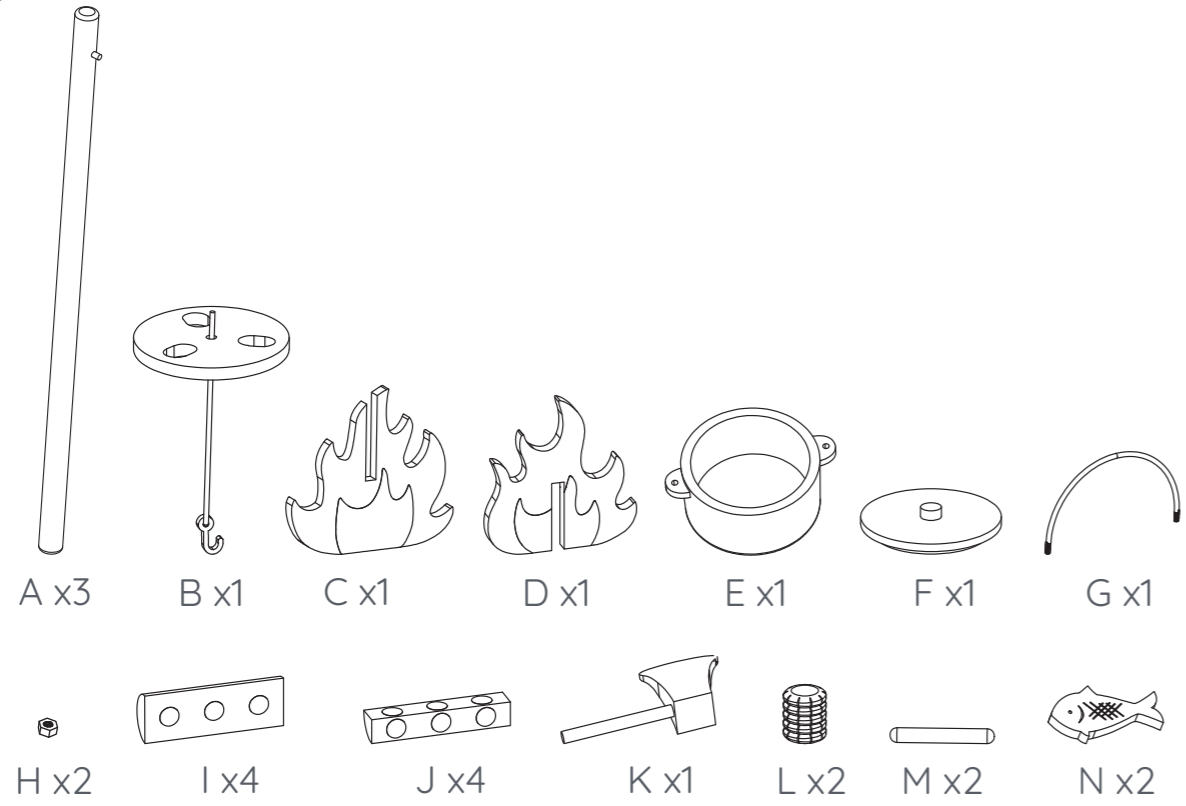

HOME ON THE RANGE CAMPING SET

Thank you for purchasing Home on the Range Camping Set!

Home on the Range Camping Set is an imaginary play toy meant for indoor use. To set up the tripod, push each pole about 1.5" through the slanted holes in the round tripod holder. Make sure the three legs are splayed out to the sides for maximum stability. Fasten the handle of the cookpot to the wood hook hanging from the center of the tripod holder. Slot the two pieces of the flame together and place under the cookpot. Accessories include hot dogs, fish, and corn on the cob, which fit into the pot. The logs can be split in half or into quarters with the pretend axe and positioned around the fire.

WARNING:
Assembly by an adult.

WARNING:
Keep away from flame.
Adult supervision recommended.
Assembly by an adult.

AVERTISSEMENT:
Garder à l'écart du feu
et ériger sous la surveillance d'un adulte.
Assemblée par un adulte.

Designed in USA Made in China

Parts

Step 2

Step 1

Step 3