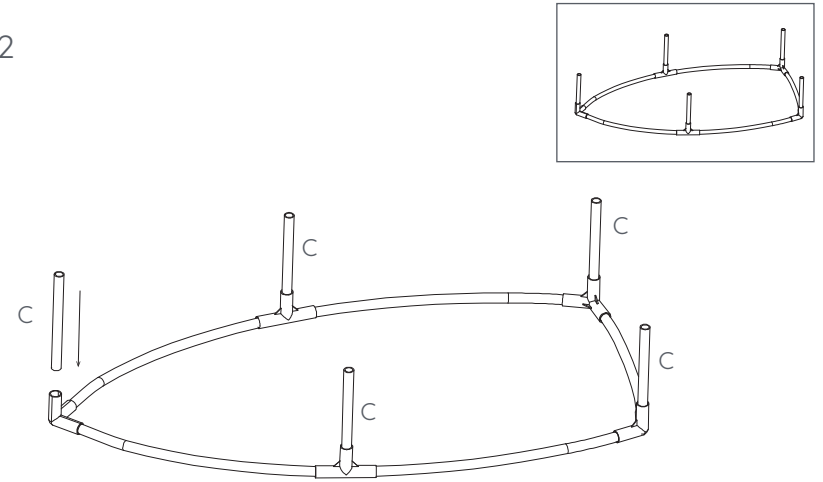

P.O. Box 3054
City of Industry CA 91744
T: 626.333.4222
E: info@asweets.com
www.wonderandwise.com

Designed in USA Made in China

Parts:

Step 1

Step 2

Step 3

Step 4

Step 5