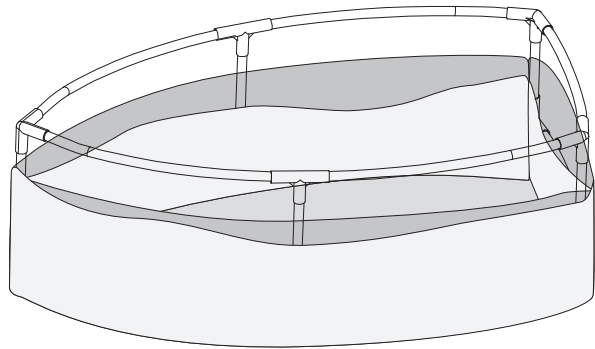

P.O. Box 3054
City of Industry CA 91744
T: 626.333.4222
E: info@asweets.com
www.wonderandwise.com

Designed in USA Made in China

Parts:

Step 1

Step 2

Step 3

Step 4

Step 5