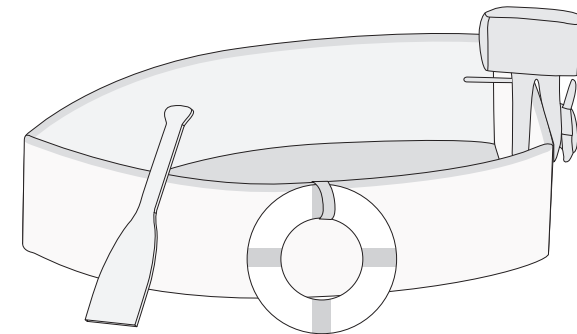

Gone Fishing Boat

Assembly Instructions

WONDER & WISE
BY ASWEETS GLOBAL INC.
P.O. Box 3054, City of Industry CA 91744
wonderandwise.com

MADE IN CHINA

@wonderandwise

WARNING:
CHOKING HAZARD - Small parts.
Not for children under 3 yrs.