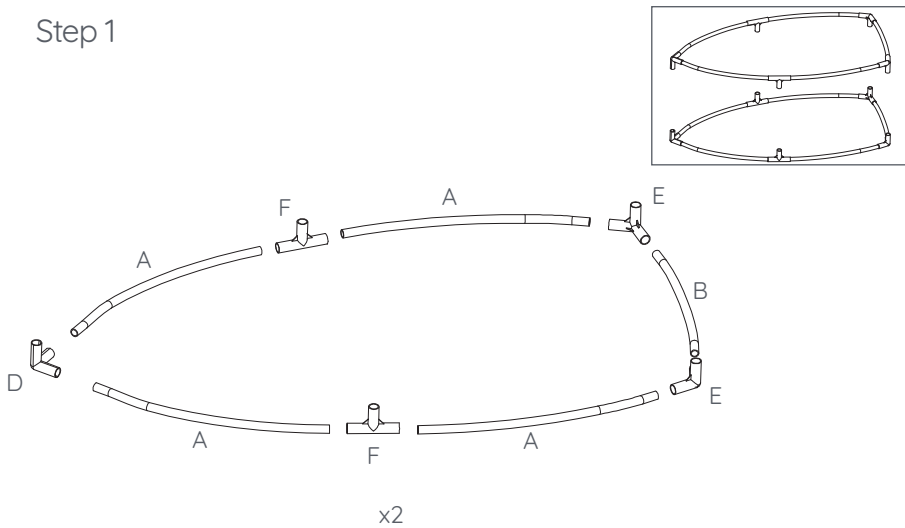

P.O. Box 3054
City of Industry CA 91744
T: 626.333.4222
E: info@asweets.com
www.wonderandwise.com

Designed in USA Made in China

Parts:

Step 1

Step 2

Step 3

Step 4

Step 5