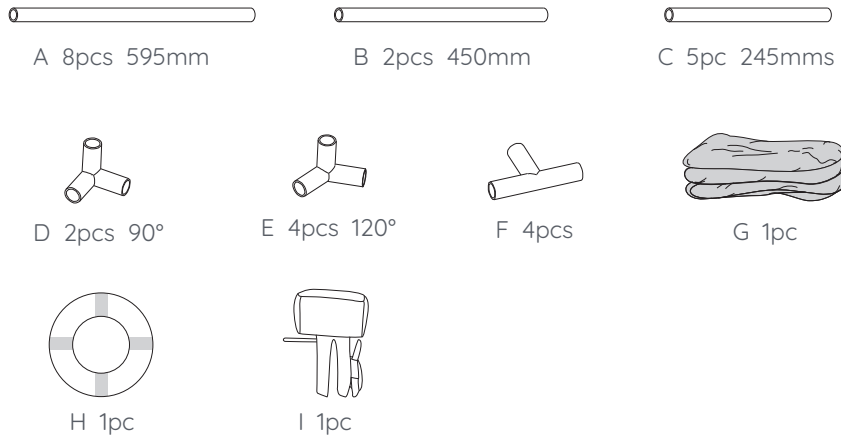

P.O. Box 3054
City of Industry CA 91744
T: 626.333.4222
E: info@asweets.com
www.wonderandwise.com

Designed in USA Made in China

Parts:

Step 1

Step 2

Step 3

Step 4

Step 5